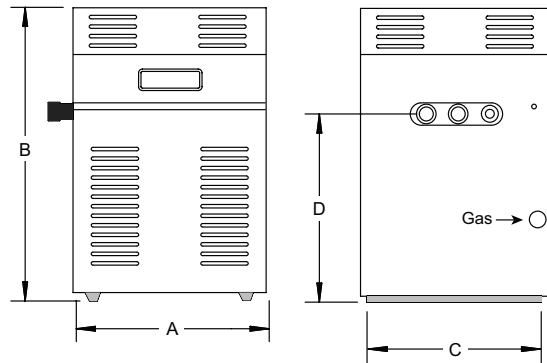

PHG Series GAS POOL AND SPA HEATERS

ACCESSORIES

Indoor Flue Kit

The Davey PHG pool heater can be converted for indoor use with an optional indoor flue kit.

Remote Control

The remote controller option provides optimal convenience by allowing temperature adjustments and settings of your pool or spa to be made from the comfort of your house.

Thermostat Cable

Available in 20 metre and 50 metre options.

High Wind Kit

Where the Davey PHG pool heater is being installed in high wind areas, a high wind kit is available to ensure optimal heating performance and flueing.

TEMPERATURE RISE PER HOUR

Model	Spa Volume (Litres)				Pool Surface Area (m²)							
	2000	3000	4000	5000	40	60	80	100	120	140	160	
131	10°	6°	5°	4°	0.30°	0.20°						
200	17°	12°	9°	7°	0.55°	0.35°	0.25°	0.20°				
280	25°	17°	12°	10°	0.85°	0.55°	0.40°	0.30°	0.25°	0.20°		
430	40°	26°	19°	15°	1.30°	0.85°	0.65°	0.50°	0.40°	0.35°	0.30°	

Note: Temperature rise is provided as a guide only and is based on outdoor installations and on average wind speed of 2.2km/h and depth of 1.3m. Temperature rise will be greater with indoor installations or lower with higher wind speeds.

MODEL NUMBER IDENTIFICATION

PHG	4300N or P
Pool Heater – Gas	4300 = 430Mj/hr N = Natural P = Propane

DIMENSIONS

Description	A	B	C	D	Water Conn.	Gas Conn.	Approx. Weight (kg)
131	440	860	650	400	40	20	35
200	465	1085	650	700	50	20	70
280	570	1085	650	700	50	20	75
430	745	1050	650	700	50	20	90

SPECIFICATIONS

Description	Natural Gas		Propane (LPG)	
	Input (Mj/hr)	Output (kW)	Input (Mj/hr)	Output (kW)
131	120	24	120	24
200	196	44	185	41
280	278	62	261	58
430	420	94	396	88

All dimensions in mm unless otherwise stated.

DEPEND ON
DAVEY

WATER PRODUCTS

Visit Davey on-line for further information
davey.com.au

Davey Water Products Pty Ltd

Member of the GUD Group
ABN 18 066 327 517

Head Office and Manufacturing

6 Lakeview Drive,
Scoresby, Australia 3179
Ph: +61 3 9730 9222
Fax: +61 3 9753 4100
Website: davey.com.au

Customer Service Centre

Ph: 1300 2 DAVEY (1300 232 839)
Fax: 1300 304 850
E-mail: sales@davey.com.au

Interstate Offices

Sydney • Brisbane • Adelaide
Perth • Townsville

International

6 Lakeview Drive,
Scoresby, Australia 3179
Ph: +61 3 9730 9121
Fax: +61 3 9753 4248
E-mail: export@davey.com.au

USA

Website: daveyusa.com
E-mail: export@davey.com.au

Davey Water Products – New Zealand

7 Rockridge Avenue,
Penrose, Auckland 1061
Ph: +64 9 570 9135
Fax: +64 9 527 7654
Website: daveynz.co.nz
E-mail: sales@daveynz.co.nz

Davey Spa – New Zealand

2 Rothwell Avenue,
North Harbour, Auckland 0632
Ph: +64 9 415 8622
Fax: +64 9 415 8621
Website: spa-quip.co.nz
E-mail: service@spa-quip.co.nz