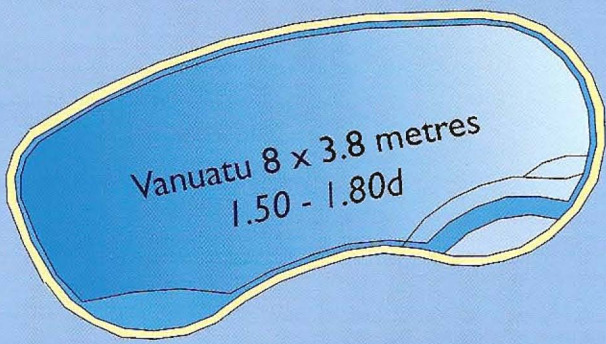

AQUATIC POOLS EXCLUSIVE PAC

Tongan 6.7 x 4.0 metres
1.05 - 1.60d

Reef 8 8.0 x 4.2 metres
1.0 - 1.80d

Polynesian 8.3 x 4.1 metres
1.0 - 1.70d

Noumea 8.5 x 3.5 metres
.92 - 1.55d

Reef 9 9 x 4.2 metres
1.0 - 1.90d

Tahitian 10.1 x 4.45 metres
1.0 - 1.90d

Hawaiian 13.5 x 3.0 metres
1.50d

PACIFIC RANGE FIBREGLASS POOLS

Atoll Spa I
2.0 x 2.0 metres

Atoll Spa II
2.2 x 2.2 metres