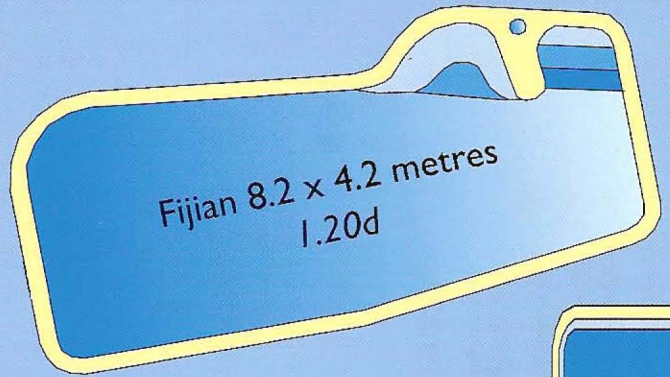

AQUATIC POOLS EXCLUSIVE PAC

Tongan 6.7 x 4.0 metres
1.05 - 1.60d

Reef 8 8.0 x 4.2 metres
1.0 - 1.80d

Polynesian 8.3 x 4.1 metres
1.0 - 1.70d

Noumea 8.5 x 3.5 metres
.92 - 1.55d

Reef 9 9 x 4.2 metres
1.0 - 1.90d

Tahitian 10.1 x 4.45 metres
1.0 - 1.90d

Hawaiian 13.5 x 3.0 metres
1.50d

PACIFIC RANGE FIBREGLASS POOLS

Atoll Spa I
2.0 x 2.0 metres

Atoll Spa II
2.2 x 2.2 metres