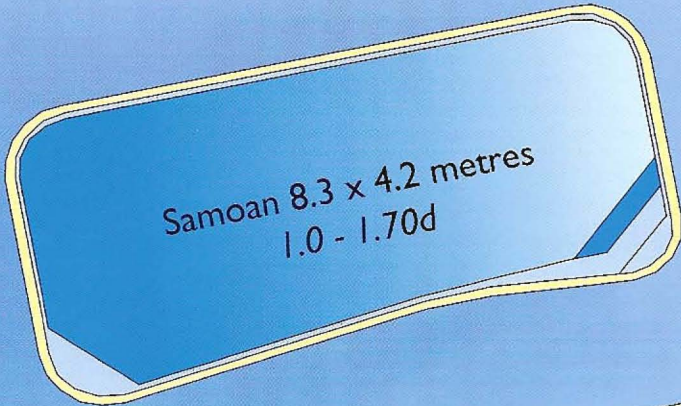

AQUATIC POOLS EXCLUSIVE PAC

Tongan 6.7 x 4.0 metres
1.05 - 1.60d

Reef 8 8.0 x 4.2 metres
1.0 - 1.80d

Polynesian 8.3 x 4.1 metres
1.0 - 1.70d

Noumea 8.5 x 3.5 metres
.92 - 1.55d

Reef 9 9 x 4.2 metres
1.0 - 1.90d

Tahitian 10.1 x 4.45 metres
1.0 - 1.90d

Hawaiian 13.5 x 3.0 metres
1.50d

PACIFIC RANGE FIBREGLASS POOLS

Atoll Spa I
2.0 x 2.0 metres

Atoll Spa II
2.2 x 2.2 metres