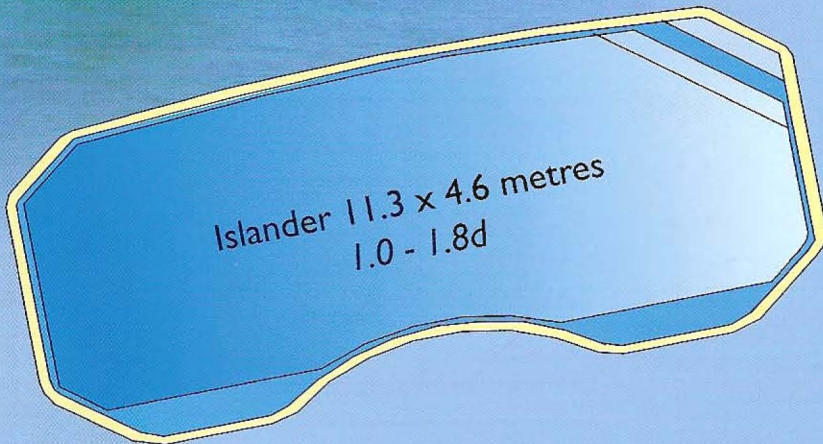

AQUATIC POOLS EXCLUSIVE PAC

Tongan 6.7 x 4.0 metres
1.05 - 1.60d

Reef 8 8.0 x 4.2 metres
1.0 - 1.80d

Polynesian 8.3 x 4.1 metres
1.0 - 1.70d

Noumea 8.5 x 3.5 metres
.92 - 1.55d

Reef 9 9 x 4.2 metres
1.0 - 1.90d

Tahitian 10.1 x 4.45 metres
1.0 - 1.90d

Hawaiian 13.5 x 3.0 metres
1.50d

PACIFIC RANGE FIBREGLASS POOLS

Atoll Spa I
2.0 x 2.0 metres

Atoll Spa II
2.2 x 2.2 metres