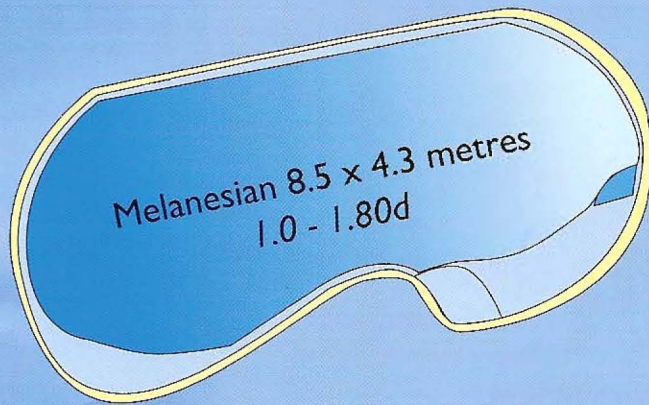

AQUATIC POOLS EXCLUSIVE PAC

Tongan 6.7 x 4.0 metres
1.05 - 1.60d

Reef 8 8.0 x 4.2 metres
1.0 - 1.80d

Polynesian 8.3 x 4.1 metres
1.0 - 1.70d

Noumea 8.5 x 3.5 metres
.92 - 1.55d

Reef 9 9 x 4.2 metres
1.0 - 1.90d

Tahitian 10.1 x 4.45 metres
1.0 - 1.90d

Hawaiian 13.5 x 3.0 metres
1.50d

PACIFIC RANGE FIBREGLASS POOLS

Atoll Spa I
2.0 x 2.0 metres

Atoll Spa II
2.2 x 2.2 metres