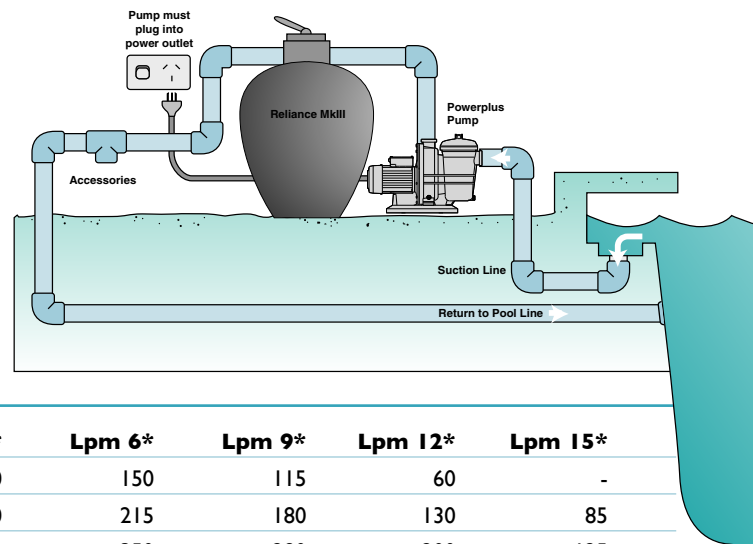

Powerplus Heavy Duty swimming pool pumps offer exceptional performance and reliability. These pumps have been designed to deliver maximum flow rates at low pressure with whisper quiet operation. The large hair and lint pot basket is easily accessible via the clear lint pot lid enabling simple inspection of debris. Complete with barrel unions these pumps and filters are simple to install on new or existing swimming pools. Ensure your swimming pool is complete with the superior filtration package from Monarch Pool Systems, first choice in water circulation equipment!

RELIANCE MKIII SAND FILTER

Model	Part No.	Filter Area (m ²)	Height (mm)	Tank Dia (mm)	Design Flow (lpm)	Sand (kg)	Valve Port Size (mm)	Filter Weight (kg)	Max Working Pressure (kpa)	Pump Size (watts)
20	S7000320	0.20	886	500	160	70	40	14	350	550
24	S7000325	0.28	975	600	230	130	40	18	350	750
28	S7000330	0.38	1150	750	320	170	40	22.5	350	1100
35	S7000335	0.62	1300	900	470	280	50	43.5	350	1500

*Other models available upon request

FEATURES AND ADVANTAGES

- Improved water flow with ultra pure filtration
- Fibreglass winding design for exceptional strength, will not split
- Total resistance against chemicals and corrosion with the ability to withstand high temperatures
- Top mount heavy duty multiport valve with easy to operate handle and sight glass for inspection of filtered water
- Standard long life oil filled pressure gauge
- Simple backwashing required periodically, no need to hose down filter elements or add powders necessary for other types of filter media
- Suitable for use with filter sand or ZeoPure filter media