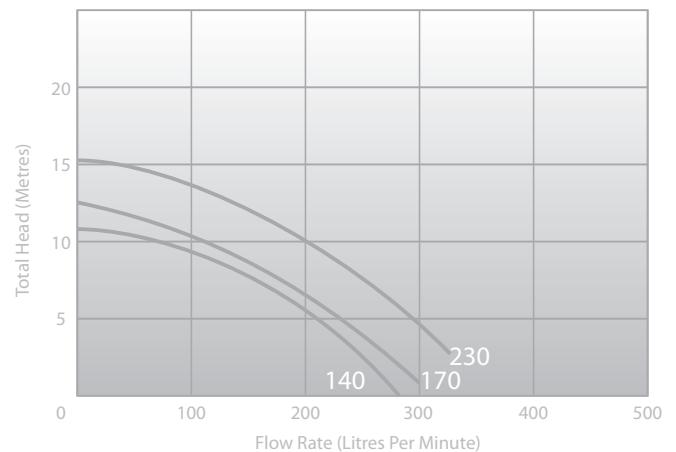

E-SERIES POOL & SPA PUMP

Modern pools and spas are a sophisticated combination of electronic and mechanical designs. They place enormous demands on the components that provide the filtration, heating and performance standards that are common today.

Not all pools and spas however operate at these extreme levels. Many smaller or older pools place far less stress on their various components. For these pools, AstralPool engineers have designed an economical range of pool components.

The E-Series pumps will provide just the right level of performance and reliability for all pools and spas up to 100,000 litres. With low noise levels the E-Series pool and spa pump produces high flow rates using less power which saves on operating costs.

Designed with high standard, reliability and durability in mind these pumps use only quality components that lead to a long life. With the need for less frequent cleaning the E-series pump will save you both time and money.

Available in 3 different sizes and covered by a limited 3 year warranty against defects in materials and workmanship the E-Series pool and spa pump is the perfect choice.

To find out more about the E-Series pump visit www.astralpool.com.au

SPECIFICATIONS

Model	Volts	Phase	Input Watts	Horse Power	Flow Rate Max @ 8 m/h	Noise @ 1m	Full Load Amps
E 140	240	Single	650	0.50	140 lpm	57 dBA	2.9
E 170	240	Single	850	0.75	170 lpm	57 dBA	3.5
E 230	240	Single	925	1.00	230 lpm	57 dBA	3.9

Available from:

Melbourne: 03 8796 8600 Gold Coast: 07 5552 2600
Sydney Seven Hills: 02 9853 2100 Townsville: 07 4796 0100
Sydney Moorebank: 02 8778 9500 Adelaide: 08 8152 7600
Brisbane: 07 3308 5400 Perth: 08 9350 2600

sales@astralpool.com.au
www.astralpool.com.au