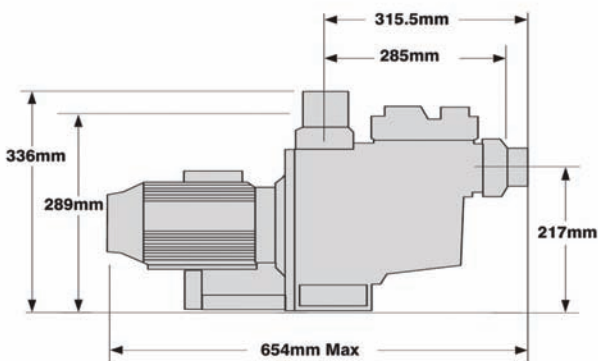

SPECIFICATIONS

Model	Volts	Phase	Input Watts	Horse Power	Flow Rate Max @ 8 m/h	Noise @ 1m	Full Load Amps
E 140	240	Single	650	0.50	140 lpm	57 dBA	2.9
E 170	240	Single	850	0.75	170 lpm	57 dBA	3.5
E 230	240	Single	925	1.00	230 lpm	57 dBA	3.9