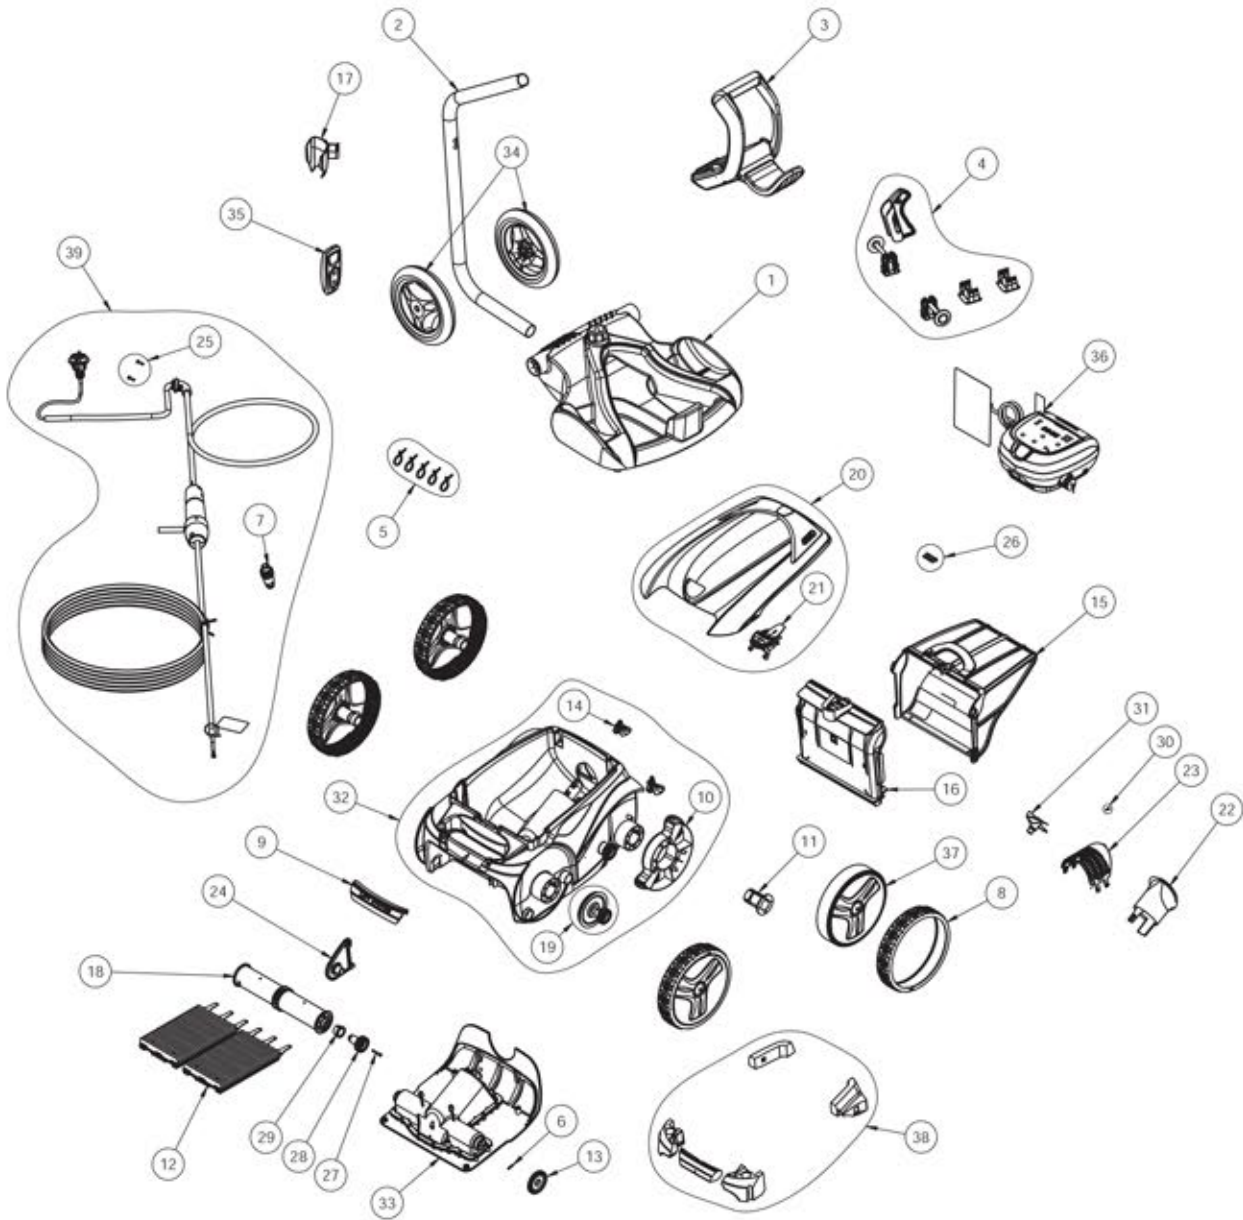

ZODIAC

VX55 4WD + SWIVEL

ZODIAC
VX55
4WD + SWIVEL