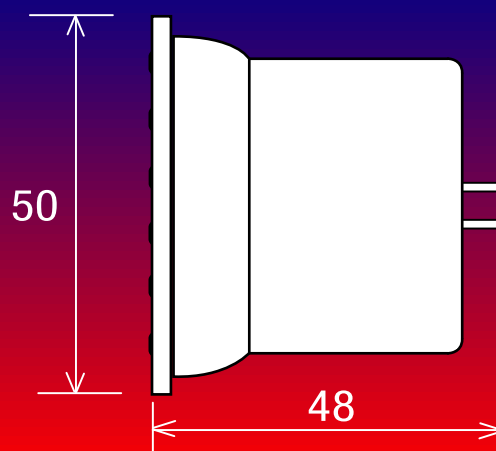

MODE SELECTION

To advance to the next colour mode just turn the light switch OFF then ON within 1.5 seconds on each colour advance until you select the required colour mode. If you require to select a new colour after the light mode is set just switch off the light switch again to advance to the next colour mode.

Selection Guide	
Mode 1.	Colour Change
Mode 2.	White
Mode 3.	Blue
Mode 4.	Green
Mode 5.	Red
Mode 6.	Amber
Mode 7.	Purple
Mode 8.	Disco

* See our full range of **PAL** Pool, Spa and Landscape lighting products and **Powerite** F.M. Remote Control Systems at www.bellson.com.au